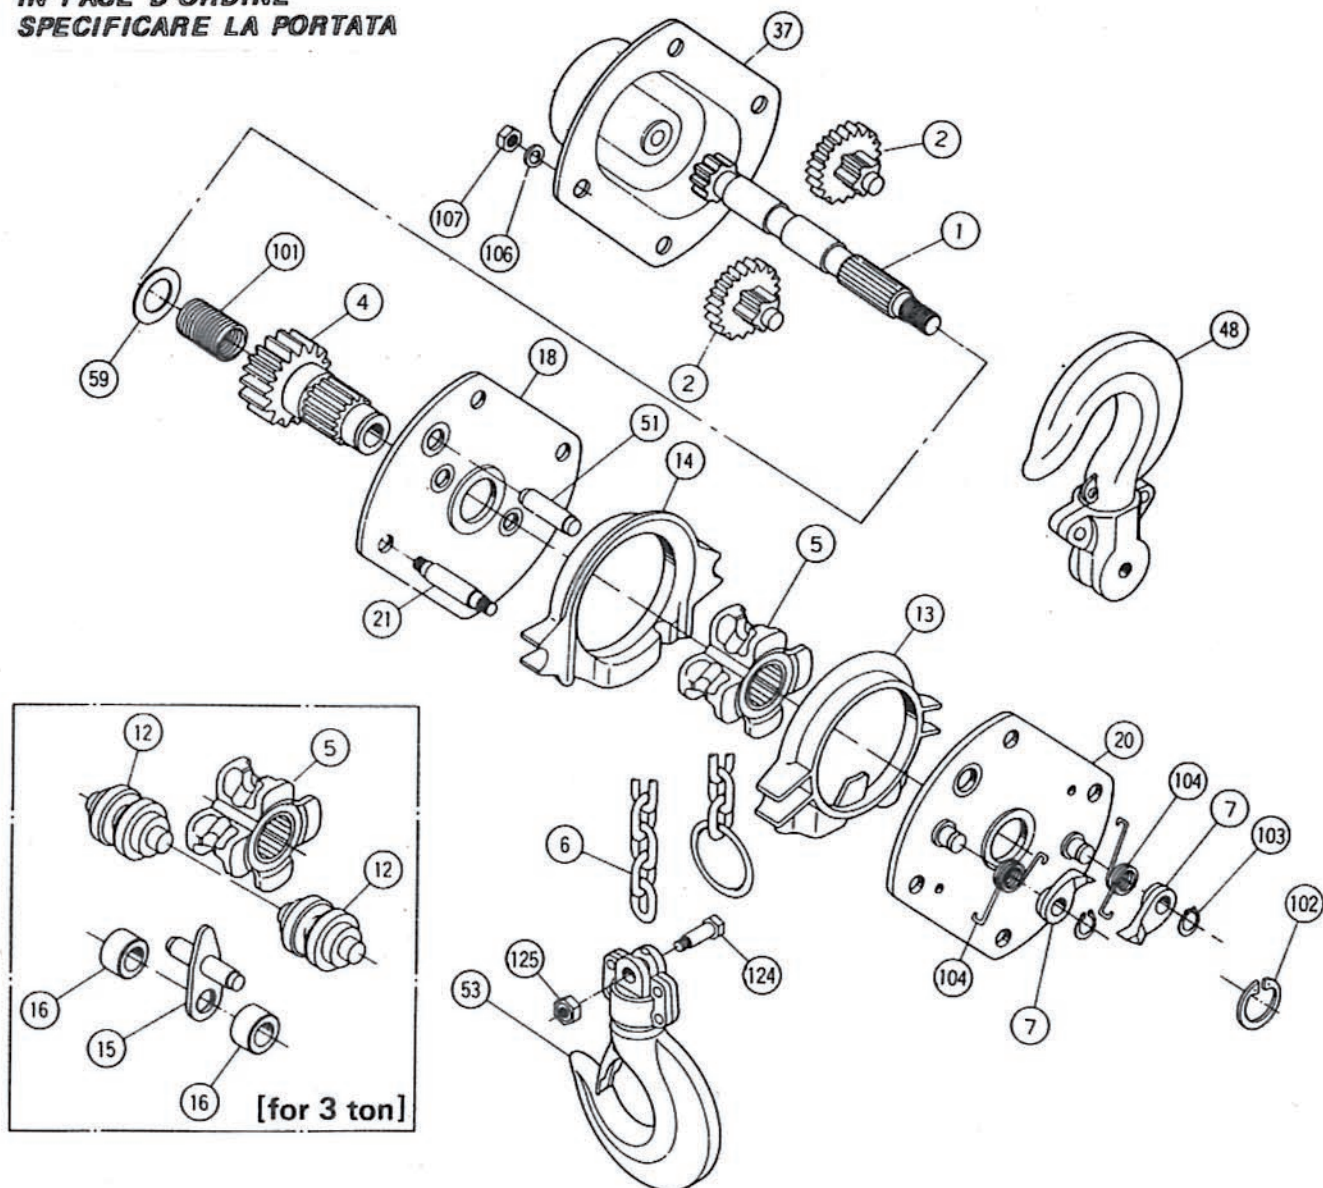

ALZATIRA RB30

**IN FASE D'ORDINE
SPECIFICARE LA PORTATA**

P/No.	Part Name	Q'tity	P/No.	Part Name	Q'tity
1	Pinion shaft	1	37	Gear cover	1
2	Pinion	2	48	Top hook assembly	1set
4	Load gear	1	51	Yoke pin	1
5	Load sheave	1	53	Bottom hook assembly	1set
6	Load chain	1set	59	Washer for disc nut 3ton	1
7	Pawl	2	101	Spring for shaft	1
12	Load chain guide	2	102	Snap ring	1
13	Load chain guide(A)	1	103	Snap ring	2
14	Load chain guide(B)	1	104	Pawl spring	2
15	Stripper	1	106	Spring washer	8
16	Stripper collar	2	107	Hexagon nut	8
18	Gear-side plate	1	124	Chain fastening bolt	1
20	Handle-side plate	1	125	Lock nut	1
21	Stay bolt	4			

ALZATIRA RB30

P/No.	Part Name	Q'tity	P/No.	Part Name	Q'tity
8	Disc hub	1	106	Spring washer	8
9	Ratchet wheel	1	107	Hexagon nut	8
10	Disc nut washer	1	110	Spring washer	2
23	Disc nut	1	111	Hexagon nut	2
24	Operating handle	1	112	Conical spring washer	1
26	Handle cover	1	116	Change-over spring	1
30	Spring washer	1	119	Flat washer	1
31	Shaft base	1	120	Check nut	1
34	Bolt	1	121	Split pin	1
40	Ratchet cover	1	126	Snap ring	1
41	Check washer	1	136	Bolts for disc nut	2
42	Guide handle	1	137	Safety lever spring	1
60	Safety lever	1	138	Plain washer	1
105	Friction discs	2	139	Hexagon nut	8