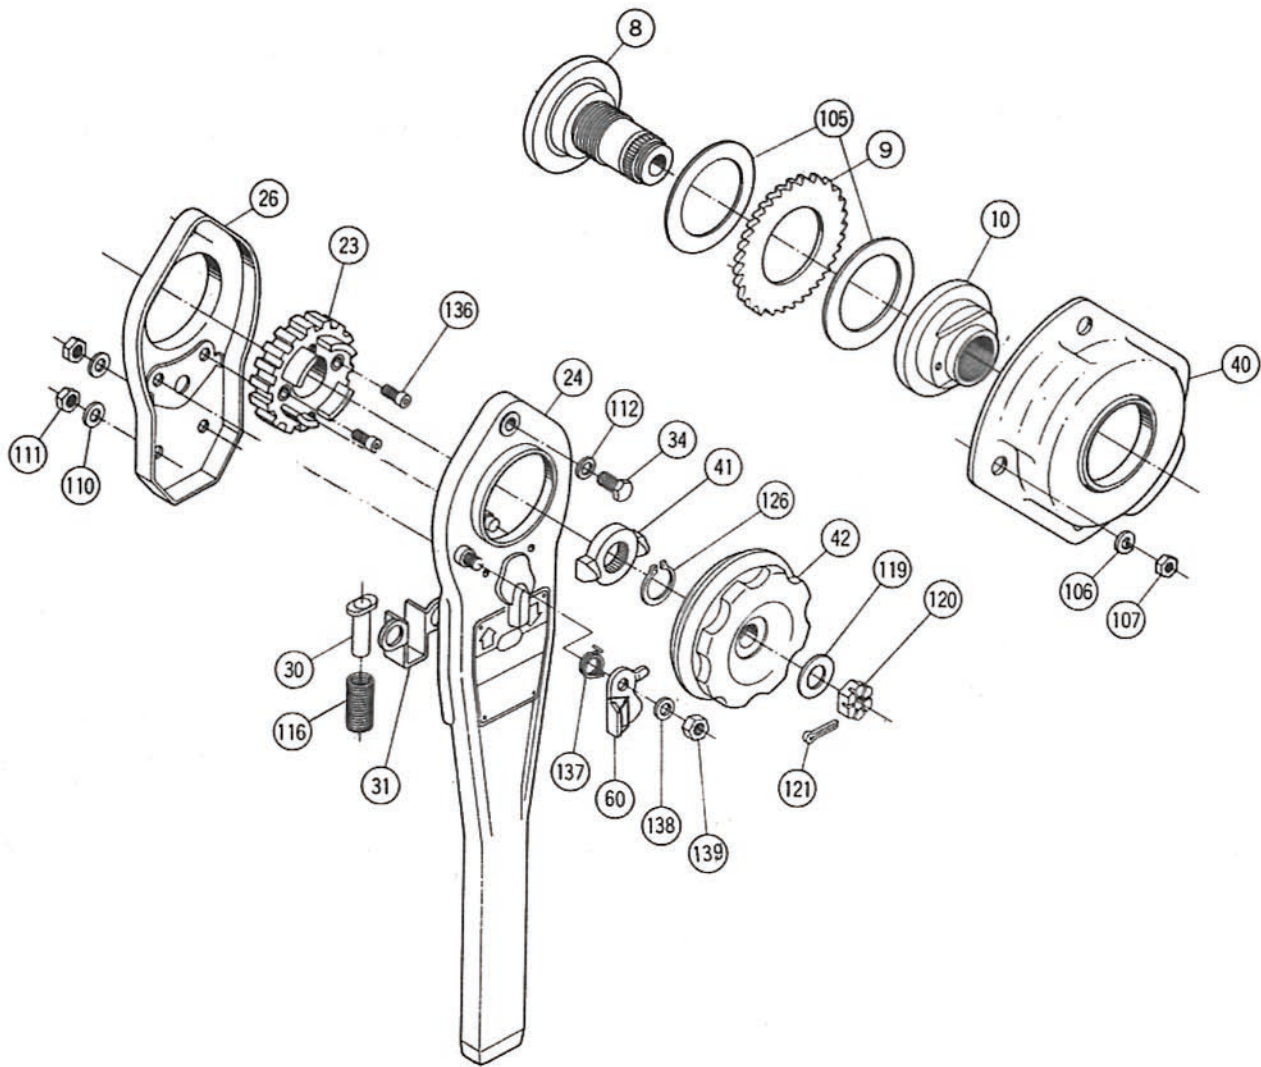

ALZATIRA RB30

**IN FASE D'ORDINE
SPECIFICARE LA PORTATA**

P/No.	Part Name	Q'tity	P/No.	Part Name	Q'tity
1	Pinion shaft	1	37	Gear cover	1
2	Pinion	2	48	Top hook assembly	1set
4	Load gear	1	51	Yoke pin	1
5	Load sheave	1	53	Bottom hook assembly	1set
6	Load chain	1set	59	Washer for disc nut 3ton	1
7	Pawl	2	101	Spring for shaft	1
12	Load chain guide	2	102	Snap ring	1
13	Load chain guide(A)	1	103	Snap ring	2
14	Load chain guide(B)	1	104	Pawl spring	2
15	Stripper	1	106	Spring washer	8
16	Stripper collar	2	107	Hexagon nut	8
18	Gear-side plate	1	124	Chain fastening bolt	1
20	Handle-side plate	1	125	Lock nut	1
21	Stay bolt	4			

ALZATIRA RB30

P/No.	Part Name	Q'tity	P/No.	Part Name	Q'tity
8	Disc hub	1	106	Spring washer	8
9	Ratchet wheel	1	107	Hexagon nut	8
10	Disc nut washer	1	110	Spring washer	2
23	Disc nut	1	111	Hexagon nut	2
24	Operating handle	1	112	Conical spring washer	1
26	Handle cover	1	116	Change-over spring	1
30	Spring washer	1	119	Flat washer	1
31	Shaft base	1	120	Check nut	1
34	Bolt	1	121	Split pin	1
40	Ratchet cover	1	126	Snap ring	1
41	Check washer	1	136	Bolts for disc nut	2
42	Guide handle	1	137	Safety lever spring	1
60	Safety lever	1	138	Plain washer	1
105	Friction discs	2	139	Hexagon nut	8